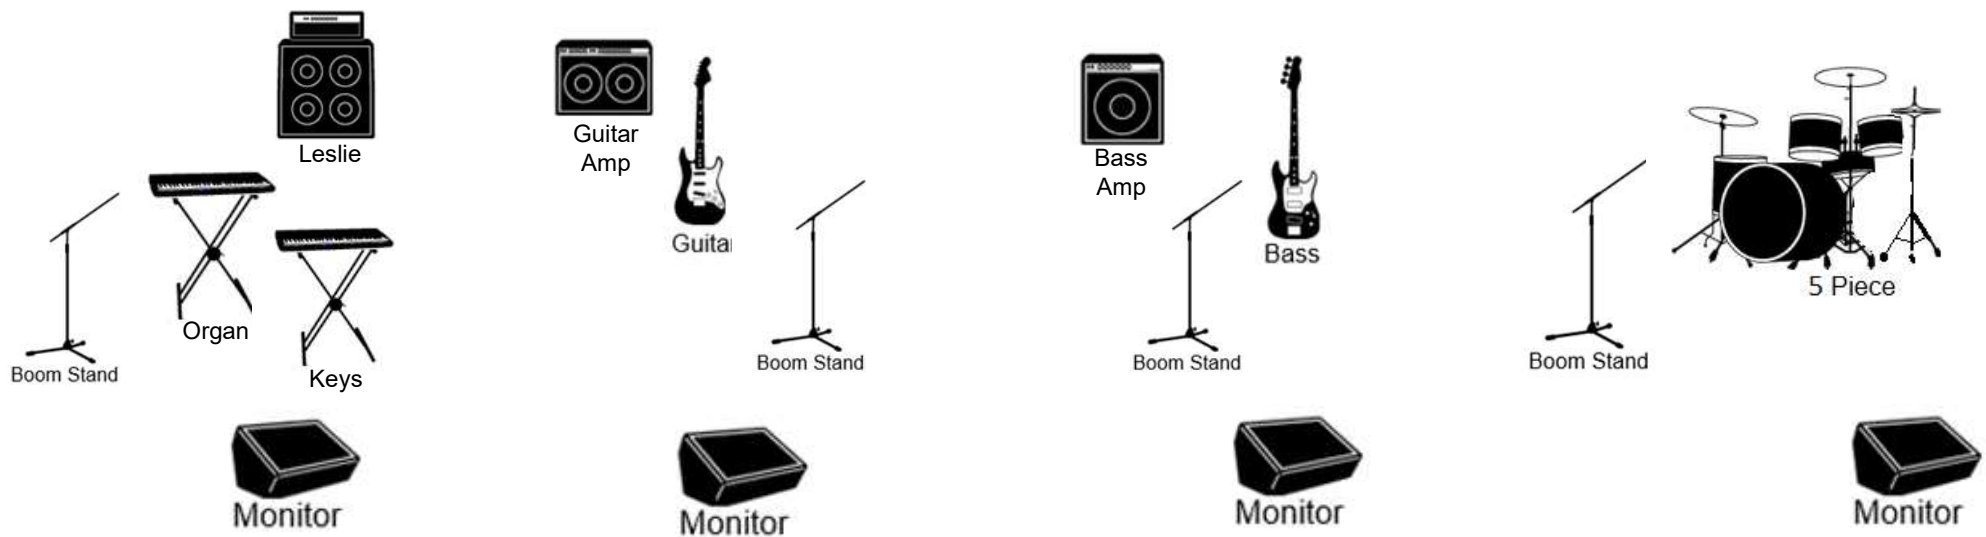

# Brother Bagman Stage Plot

## Notes:

All equipment should be professional quality such as Ampeg, or Aguilar bass amplification, Gretsch drums, Nord Keys, Hammond Organ, Leslie speaker, 2x12 tube guitar amp. Mic's to be provided by Top Tier Travel.